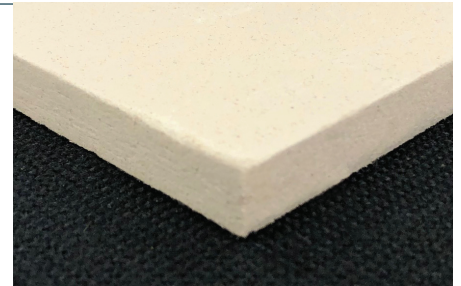

## Tackable Core (FWTW)

FabricWall's Tackable Core (FWTW) is an inexpensive, excellent tackboard with minimal sound absorption. The FWTW core's mineral fiber core performs as a tacking surface while retaining its density, size and shape over time.

### TW's mineral fiber core:

- Does not absorb or expel moisture
- Will not warp, expand or shrink
- Is lightweight
- Is easy to install

Choose FWTW core for places that need a stretch fabric system for decorative looks with a tackable wall core, such as a classrooms, presentation rooms or conference rooms.

### Core

1/2", 5/8" mineral fiber board