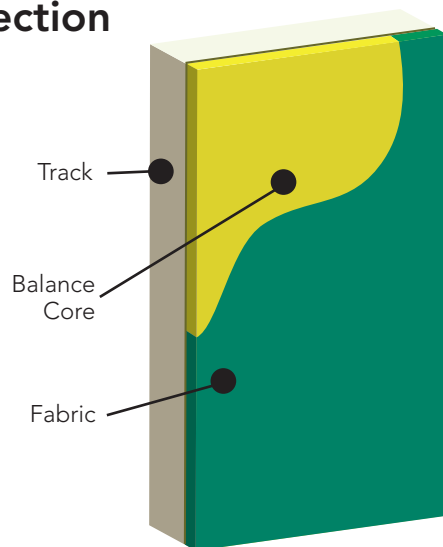

# Balance Core (FWBP)

FabricWall's 2" Balance Core provides even sound absorption across all frequencies for balance tuning. In addition the multi-layered core is designed for good sound absorption in low frequencies. Choose the Balance Core for places such as band rooms and performance halls.

## Core Section

### Core

6-7 pcf recycled fiberglass  
2" thick

### Sizes

Custom sizes and shapes up to  
4'x8'