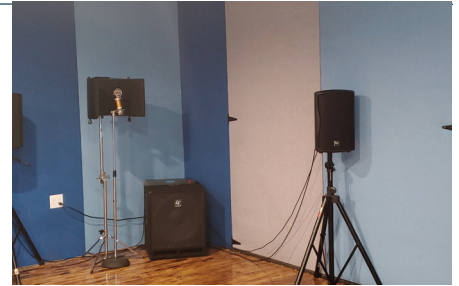

# Balance Core (FWBP)

FabricWall's 2" Balance Core provides even sound absorption across all frequencies for balance tuning. In addition the multi-layered core is designed for good sound absorption in low frequencies. Choose the Balance Core for places such as band rooms and performance halls.