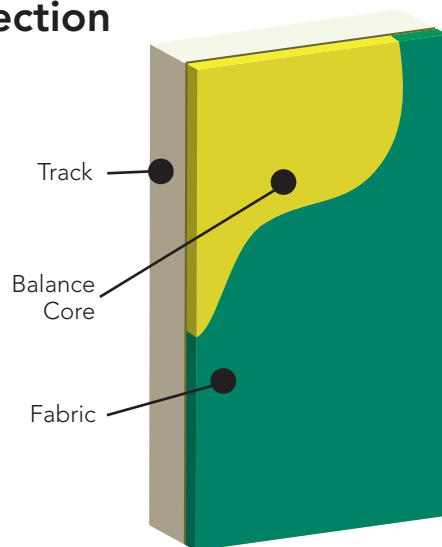

Balance Core (FWBP)

FabricWall's 2" Balance Core provides even sound absorption across all frequencies for balance tuning. In addition the multi-layered core is designed for good sound absorption in low frequencies. Choose the Balance Core for places such as band rooms and performance halls.

Core Section

Core

6-7 pcf recycled fiberglass
2" thick

Sizes

Custom sizes and shapes up to
4'x8'

Flammability

All components have a Class
"A" rating per ASTM E84

Sound Absorption

Hz	125	250	500	1000	2000	4000	NRC
FWBP 2	.65	.69	.84	.63	.58	.66	.70

Note: NRC test results based on our standard acoustically transparent fabric. Results may vary with other fabrics.