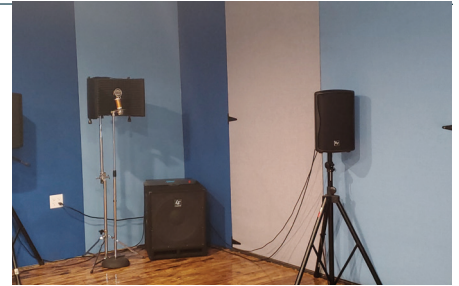

Balance Core (FWBP)

FabricWall's 2" Balance Core provides even sound absorption across all frequencies for balance tuning. In addition the multi-layered core is designed for good sound absorption in low frequencies. Choose the Balance Core for places such as band rooms and performance halls.

Core Section

Core

6-7 pcf recycled fiberglass
2" thick

Sizes

Custom sizes and shapes up to
4'x8'

Flammability

All components have a Class
"A" rating per ASTM E84

Sound Absorption