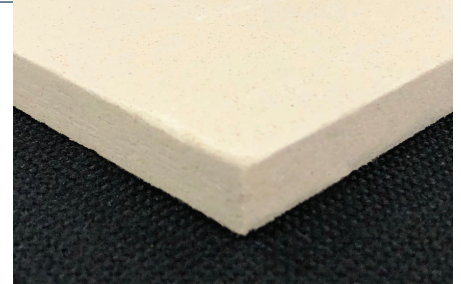

## Tackable Core (FWTW)

FabricWall's Tackable Core (FWTW) is an inexpensive, excellent tackboard with minimal sound absorption. The FWTW core's mineral fiber core performs as a tacking surface while retaining its density, size and shape over time.

### TW's mineral fiber core:

- Does not absorb or expel moisture
- Will not warp, expand or shrink
- Is lightweight
- Is easy to install

Choose FWTW core for places that need a stretch fabric system for decorative looks with a tackable wall core, such as a classrooms, presentation rooms or conference rooms.

### Core

1/2", 5/8" mineral fiber board

### Sizes

4'x10'