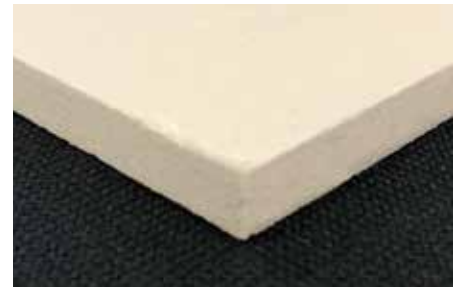

FWTW

FABRICWALL

Stretch Systems for Walls & Ceilings

Tackable Core

FabricWall's Tackable Core (FWTW) is an inexpensive, excellent tackboard with minimal sound absorption. The FWTW core's mineral fiber core performs as a tacking surface while retaining its density, size and shape over time.

TW's mineral fiber core:

- Does not absorb or expel moisture
- Will not warp, expand or shrink
- Is lightweight
- Is easy to install

Choose FWTW core for places that need a stretch fabric system for decorative looks with a tackable wall core, such as a classrooms, presentation rooms or conference rooms.

Core

1/2", 5/8" mineral fiber board

Sizes

4'x10'

Flammability

All components have a Class "A" rating per ASTM E84

Core Section